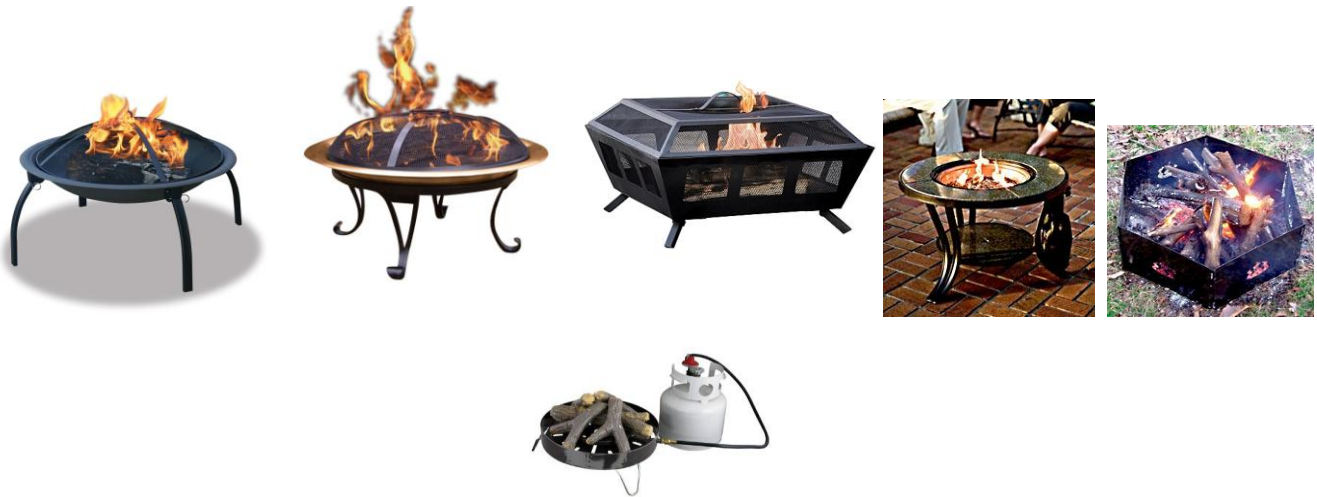

DISNEY'S FORT WILDERNESS RESORT & CAMPGROUND APPROVED CAMPFIRE PITS

Please notice the solid metal top design preventing an exposed flame and the releasing of embers or sparks. These pictures are solely provided as an example and not just limited to these types of models. Please ask to see a manager if you have any questions regarding your fire pit.

DISNEY'S FORT WILDERNESS RESORT & CAMPGROUND UNAPPROVED CAMPFIRE PITS

Please notice that these models do not have a solid metal top and allow an exposed flame, and the releasing of embers or sparks.

Propane fueled campfire pits that have an exposed flame are not permitted.